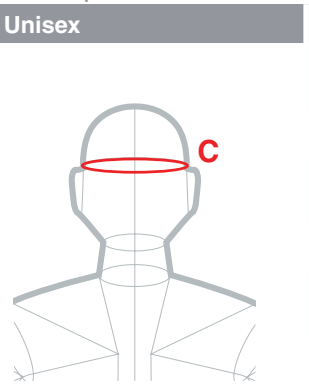

PANTALONE INTIMO - FIRST LAYER LEGS

Misure espresse in cm / Measures expressed in cm

Donna / Lady	Taglia / Size	H	F (Bacino/Hip)
	XS	156/170	86/90
	S	159/174	90/94
	M	162/178	94/98
	L	164/179	98/102
	XL	166/180	102/106

SOTTOGUANTO - INNER GLOVE

Misure espresse in cm / Measures expressed in cm

Donna / Lady	Taglia / Size	A
	USA EU	
	XS 6	19,0/19,8
	S 6,5	19,8/20,6
	M 7	20,6/21,4
	L 8	21,4/22,2
	XL 9	22,2/23,0

SOTTOCASCO - BALACLAVA

Misure espresse in cm / Measures expressed in cm

Unisex	Taglia / Size	C
	M	54/58
	L	58/62

SCALDACOLLO - NECK WARMER

Misure espresse in cm / Measures expressed in cm

Unisex	Taglia / Size	C
	XS	37/41
	S	40/44
	M	43/47
	L	46/50
	XL	49/53