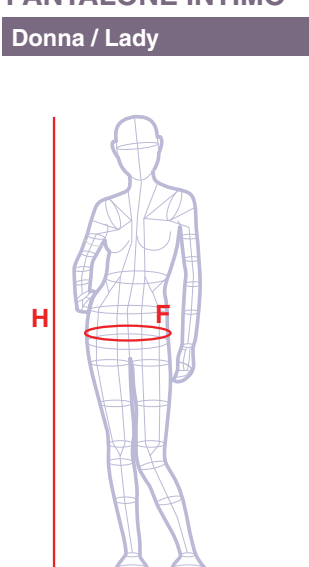

SOTTOGUANTO - INNER GLOVE

Misure espresse in cm / Measures expressed in cm

Uomo / Man	Taglia / Size	A
	USA EU	
	XS 6,5	19,8/20,6
	S 7	20,6/21,4
	M 8	21,4/22,2
	L 9	22,2/23,0
	XL 9,5	23,0/23,8
	2XL 10	23,8/24,6
	3XL 11	24,6/25,4

MAGLIA INTIMA - FIRST LAYER CHEST

Misure espresse in cm / Measures expressed in cm

Donna / Lady	Taglia / Size	H	C
	XS	156/170	80/86
	S	159/174	84/90
	M	162/178	88/94
	L	164/179	92/98
	XL	166/180	96/102
	XXL	168/181	100/106
	3XL	168/181	104/110

PANTALONE INTIMO - FIRST LAYER LEGS

Misure espresse in cm / Measures expressed in cm

Donna / Lady	Taglia / Size	H	F (Bacino/Hip)
	XS	156/170	86/90
	S	159/174	90/94
	M	162/178	94/98
	L	164/179	98/102
	XL	166/180	102/106

SOTTOGUANTO - INNER GLOVE

Misure espresse in cm / Measures expressed in cm

Donna / Lady	Taglia / Size	A
	USA EU	
	XS 6	19,0/19,8
	S 6,5	19,8/20,6
	M 7	20,6/21,4
	L 8	21,4/22,2
	XL 9	22,2/23,0

SOTTOCASCO - BALACLAVA