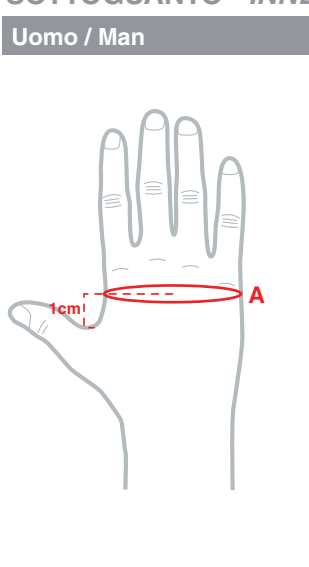

MAGLIA INTIMA - FIRST LAYER CHEST

Misure espresse in cm / Measures expressed in cm

Uomo / Man	Taglia / Size	H	C
	S	164/176	88/94
	M	167/179	94/100
	L	170/182	100/106
	XL	173/185	106/112
	XXL	176/188	112/118
	3XL	179/191	118/124
	4XL	179/191	124/130

PANTALONE INTIMO - FIRST LAYER LEGS

Misure espresse in cm / Measures expressed in cm

Uomo / Man	Taglia / Size	H	W
	S	164/176	88/94
	M	167/179	94/100
	L	170/182	100/106
	XL	173/185	106/112
	XXL	176/188	112/118
	3XL	179/191	118/124

SOTTOGUANTO - INNER GLOVE

Misure espresse in cm / Measures expressed in cm

Uomo / Man	Taglia / Size	A
	USA EU	
	XS 6,5	19,8/20,6
	S 7	20,6/21,4
	M 8	21,4/22,2
	L 9	22,2/23,0
	XL 9,5	23,0/23,8
	2XL 10	23,8/24,6
	3XL 11	24,6/25,4

MAGLIA INTIMA - FIRST LAYER CHEST

Misure espresse in cm / Measures expressed in cm

Donna / Lady	Taglia / Size	H	C
	XS	156/170	80/86
	S	159/174	84/90
	M	162/178	88/94
	L	164/179	92/98
	XL	166/180	96/102
	XXL	168/181	100/106
	3XL	168/181	104/110