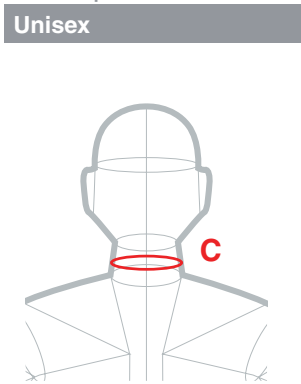

PANTALONE INTIMO - FIRST LAYER LEGS

Misure espresse in cm / Measures expressed in cm

Donna / Lady	Taglia / Size	H	F (Bacino/Hip)
	XS	156/170	86/90
	S	159/174	90/94
	M	162/178	94/98
	L	164/179	98/102
	XL	166/180	102/106

SOTTOGUANTO - INNER GLOVE

Misure espresse in cm / Measures expressed in cm

Donna / Lady	Taglia / Size	A
	USA EU	
	XS 6	19,0/19,8
	S 6,5	19,8/20,6
	M 7	20,6/21,4
	L 8	21,4/22,2
	XL 9	22,2/23,0

SOTTOCASCO - BALACLAVA

Misure espresse in cm / Measures expressed in cm

Unisex	Taglia / Size	C
	M	54/58
	L	58/62

SCALDACOLLO - NECK WARMER

Misure espresse in cm / Measures expressed in cm

Unisex	Taglia / Size	C
	XS	37/41
	S	40/44
	M	43/47
	L	46/50
	XL	49/53