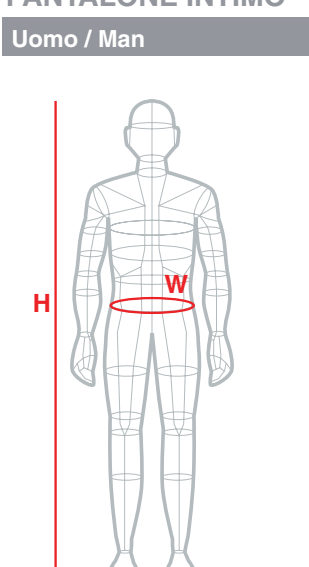

MAGLIA INTIMA - FIRST LAYER CHEST

Misure espresse in cm / Measures expressed in cm

Uomo / Man	Taglia / Size	H	C
	S	164/176	88/94
	M	167/179	94/100
	L	170/182	100/106
	XL	173/185	106/112
	XXL	176/188	112/118
	3XL	179/191	118/124
	4XL	179/191	124/130

PANTALONE INTIMO - FIRST LAYER LEGS

Misure espresse in cm / Measures expressed in cm

Uomo / Man	Taglia / Size	H	W
	S	164/176	88/94
	M	167/179	94/100
	L	170/182	100/106
	XL	173/185	106/112
	XXL	176/188	112/118
	3XL	179/191	118/124

SOTTOGUANTO - INNER GLOVE

Misure espresse in cm / Measures expressed in cm

Uomo / Man	Taglia / Size	A
	USA EU	
	XS 6,5	19,8/20,6
	S 7	20,6/21,4
	M 8	21,4/22,2
	L 9	22,2/23,0
	XL 9,5	23,0/23,8
	2XL 10	23,8/24,6
	3XL 11	24,6/25,4

MAGLIA INTIMA - FIRST LAYER CHEST

Misure espresse in cm / Measures expressed in cm

Donna / Lady	Taglia / Size	H	C
	XS	156/170	80/86
	S	159/174	84/90
	M	162/178	88/94
	L	164/179	92/98
	XL	166/180	96/102
	XXL	168/181	100/106
	3XL	168/181	104/110