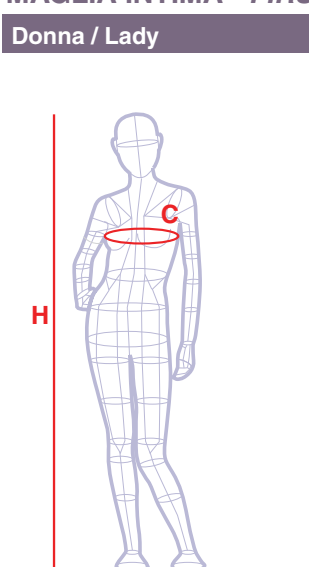

PANTALONE INTIMO - FIRST LAYER LEGS

Misure espresse in cm / Measures expressed in cm

Uomo / Man	Taglia / Size	H	W
	S	164/176	88/94
	M	167/179	94/100
	L	170/182	100/106
	XL	173/185	106/112
	XXL	176/188	112/118
	3XL	179/191	118/124

SOTTOGUANTO - INNER GLOVE

Misure espresse in cm / Measures expressed in cm

Uomo / Man	Taglia / Size	A
	USA EU	
	XS 6,5	19,8/20,6
	S 7	20,6/21,4
	M 8	21,4/22,2
	L 9	22,2/23,0
	XL 9,5	23,0/23,8
	2XL 10	23,8/24,6
	3XL 11	24,6/25,4

MAGLIA INTIMA - FIRST LAYER CHEST

Misure espresse in cm / Measures expressed in cm

Donna / Lady	Taglia / Size	H	C
	XS	156/170	80/86
	S	159/174	84/90
	M	162/178	88/94
	L	164/179	92/98
	XL	166/180	96/102
	XXL	168/181	100/106
	3XL	168/181	104/110

PANTALONE INTIMO - FIRST LAYER LEGS

Misure espresse in cm / Measures expressed in cm

Donna / Lady	Taglia / Size	H	F (Bacino/Hip)
	XS	156/170	86/90
	S	159/174	90/94
	M	162/178	94/98
	L	164/179	98/102
	XL	166/180	102/106