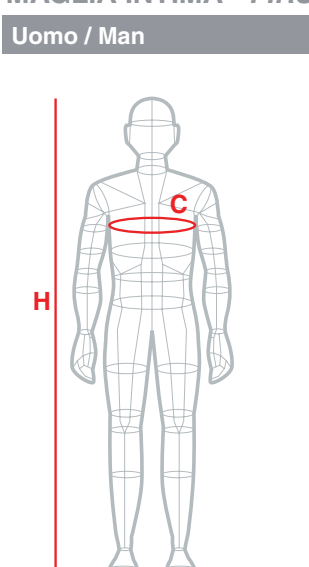

MAGLIA INTIMA - FIRST LAYER CHEST

Misure espresse in cm / Measures expressed in cm

Uomo / Man	Taglia / Size	H	C
	S	164/176	88/94
	M	167/179	94/100
	L	170/182	100/106
	XL	173/185	106/112
	XXL	176/188	112/118
	3XL	179/191	118/124
	4XL	179/191	124/130

PANTALONE INTIMO - FIRST LAYER LEGS

Misure espresse in cm / Measures expressed in cm

Uomo / Man	Taglia / Size	H	W
	S	164/176	88/94
	M	167/179	94/100
	L	170/182	100/106
	XL	173/185	106/112
	XXL	176/188	112/118
	3XL	179/191	118/124

SOTTOGUANTO - INNER GLOVE

Misure espresse in cm / Measures expressed in cm

Uomo / Man	Taglia / Size	A
	USA EU	
	XS 6,5	19,8/20,6
	S 7	20,6/21,4
	M 8	21,4/22,2
	L 9	22,2/23,0
	XL 9,5	23,0/23,8
	2XL 10	23,8/24,6
	3XL 11	24,6/25,4

MAGLIA INTIMA - FIRST LAYER CHEST

Misure espresse in cm / Measures expressed in cm

Donna / Lady	Taglia / Size	H	C
	XS	156/170	80/86
	S	159/174	84/90
	M	162/178	88/94
	L	164/179	92/98
	XL	166/180	96/102
	XXL	168/181	100/106
	3XL	168/181	104/110