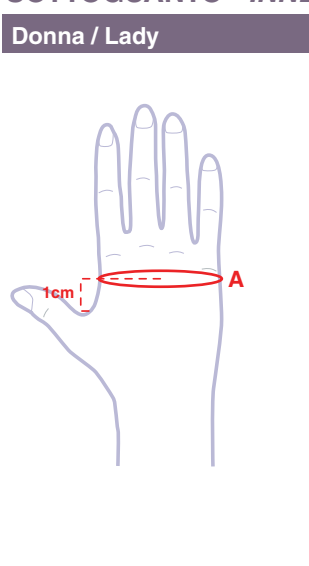

SOTTOGUANTO - INNER GLOVE

Misure espresse in cm / Measures expressed in cm

Uomo / Man	Taglia / Size	A
	USA EU	
	XS 6,5	19,8/20,6
	S 7	20,6/21,4
	M 8	21,4/22,2
	L 9	22,2/23,0
	XL 9,5	23,0/23,8
	2XL 10	23,8/24,6
	3XL 11	24,6/25,4

PANTALONE INTIMO - FIRST LAYER LEGS

Misure espresse in cm / Measures expressed in cm

Donna / Lady	Taglia / Size	H	F (Bacino/Hip)
	XS	156/170	86/90
	S	159/174	90/94
	M	162/178	94/98
	L	164/179	98/102
	XL	166/180	102/106

SOTTOGUANTO - INNER GLOVE

Misure espresse in cm / Measures expressed in cm

Donna / Lady	Taglia / Size	A
	USA EU	
	XS 6	19,0/19,8
	S 6,5	19,8/20,6
	M 7	20,6/21,4
	L 8	21,4/22,2
	XL 9	22,2/23,0

SOTTOCASCO - BALACLAVA

Misure espresse in cm / Measures expressed in cm

Unisex	Taglia / Size	C
	M	54/58
	L	58/62

SCALDACOLLO - NECK WARMER

Misure espresse in cm / Measures expressed in cm

Unisex	Taglia / Size	C
	XS	37/41
	S	40/44
	M	43/47
	L	46/50
	XL	49/53